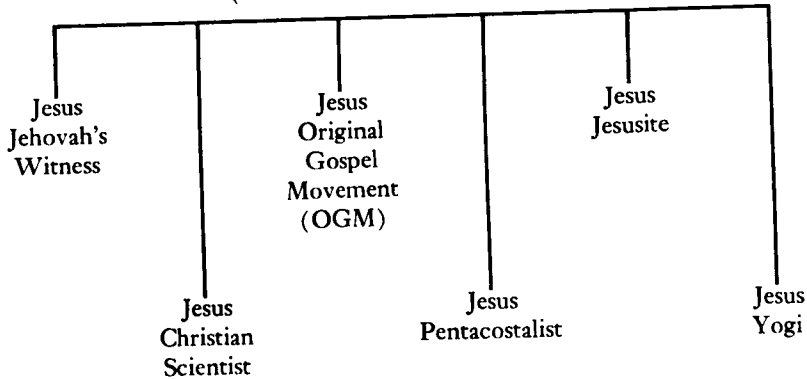

SATAN: ANTI-JESUS FIGURE

JESUS (From A.D. 1521) PROTESTANT

SOME JESUS FIGURES FOR THE EMOTIONAL MAN (From about 19th Century A.D.)